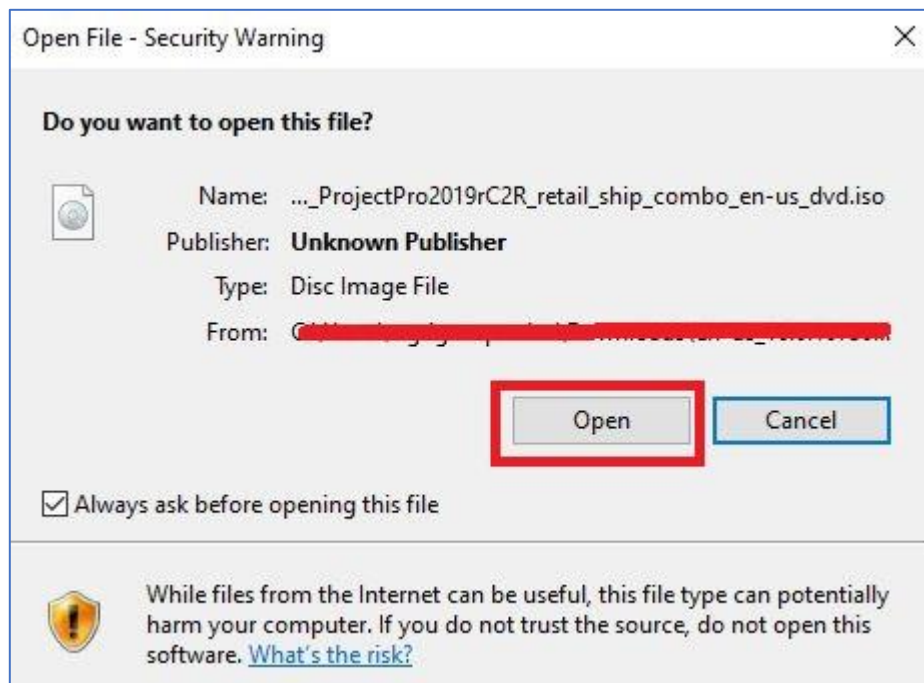

Operating System
Windows

Product language
English

System
64 bit

Product key

[Help improve this page](#)

Save the .iso file in a folder of your device (PC, laptop)

Then, double click on the saved .iso file to open it.