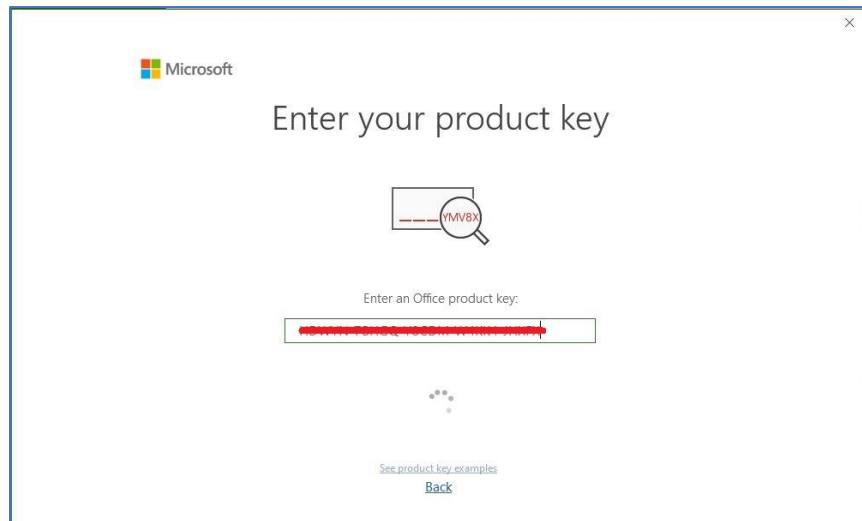

Launching and activating Project

Launch **Project** from your **Start menu**

You will be asked to **Enter your product key**. Paste the product key that you had copied earlier.