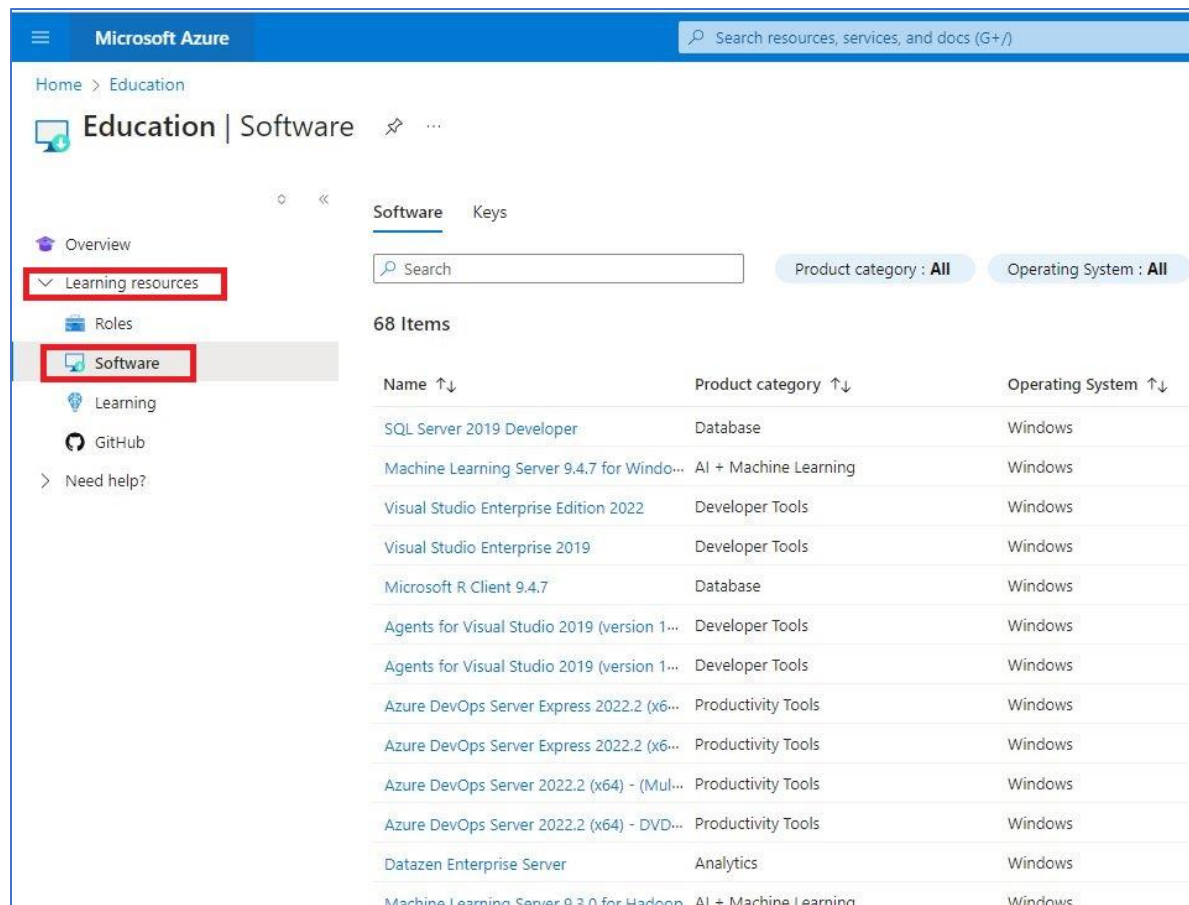

[Sign out](#)

Reconnect to the platform, clicking on the following link:

<https://signup.azure.com/studentverification?offerType=3>

After your successful login, the following screen shows up. Click on **Learning Resources - Software**