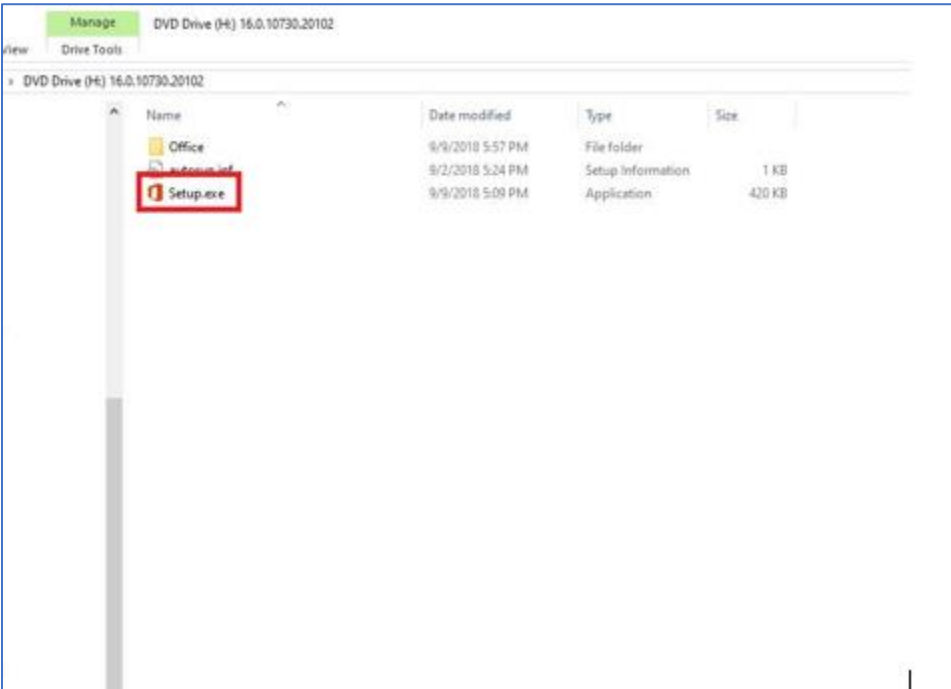

From the new window, double click on **Setup.exe** file and then click on **Run** to start installation

The installation process will take some time to complete.

After the completion, click on **Close**