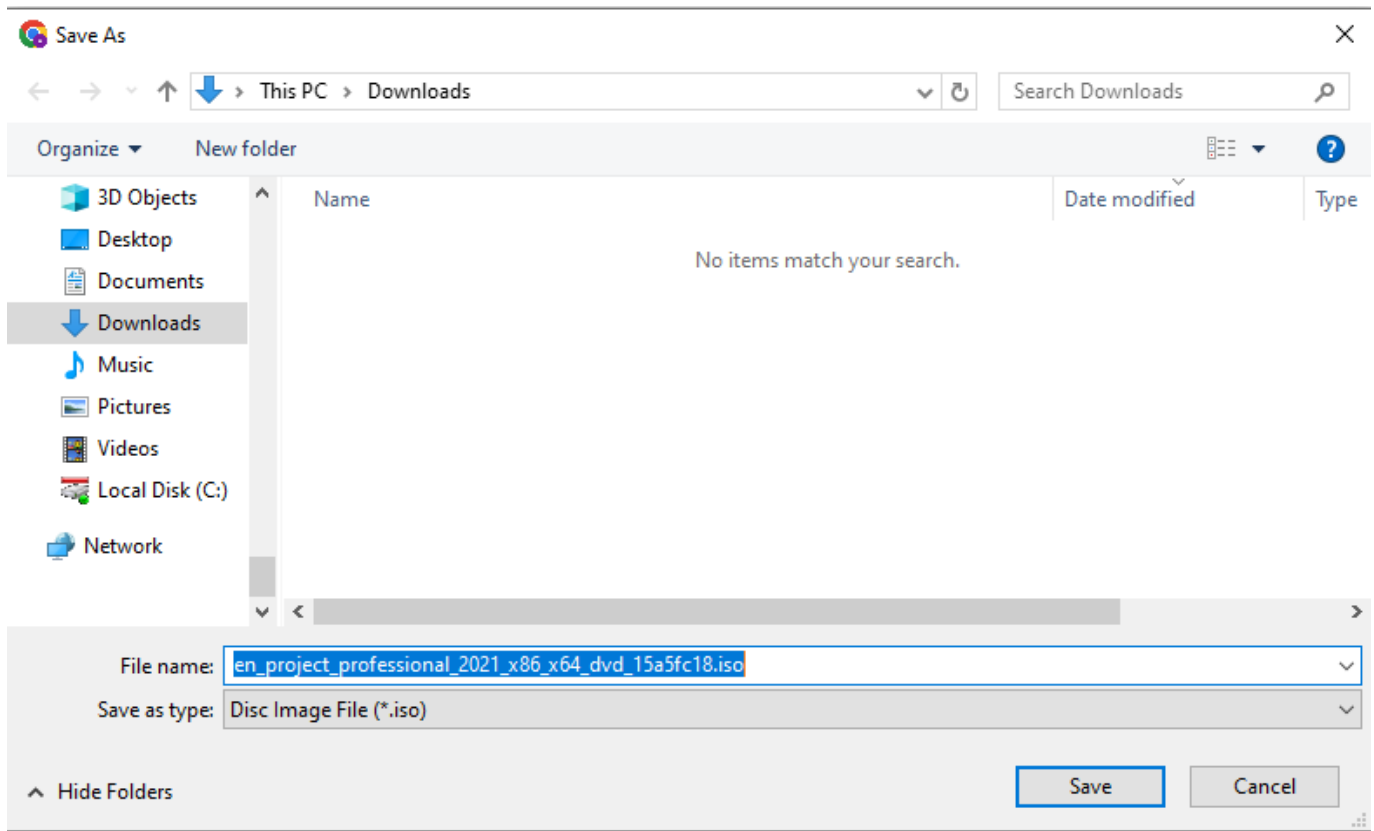

Then, double click on the saved .iso file to open it.