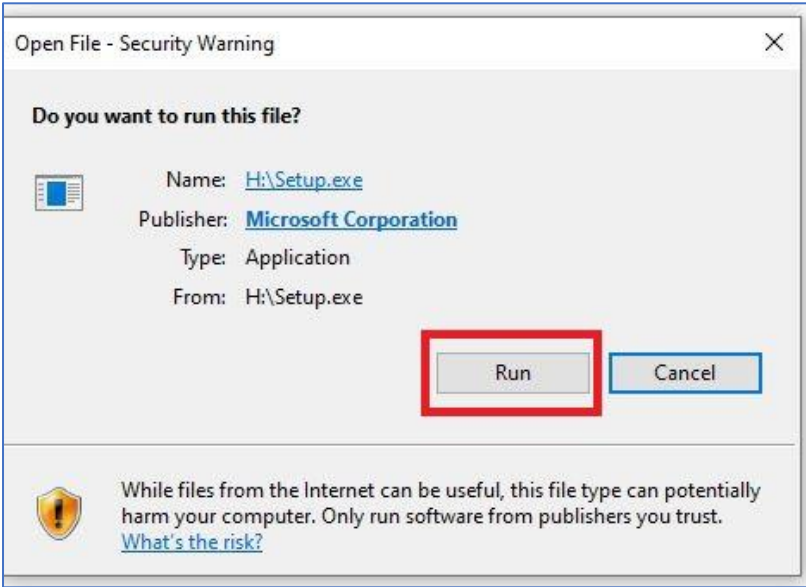

From the new window, double click on **Setup.exe** file and then click on **Run** to start installation

The installation process will take some time to complete.

After the completion, click on **Close**