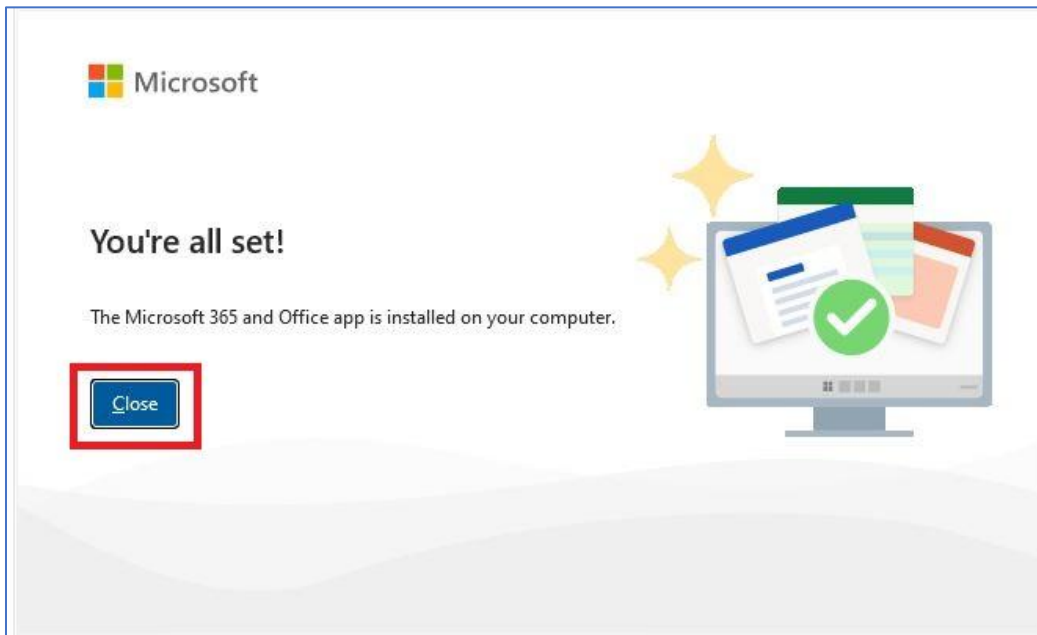

After the completion, click on **Close**