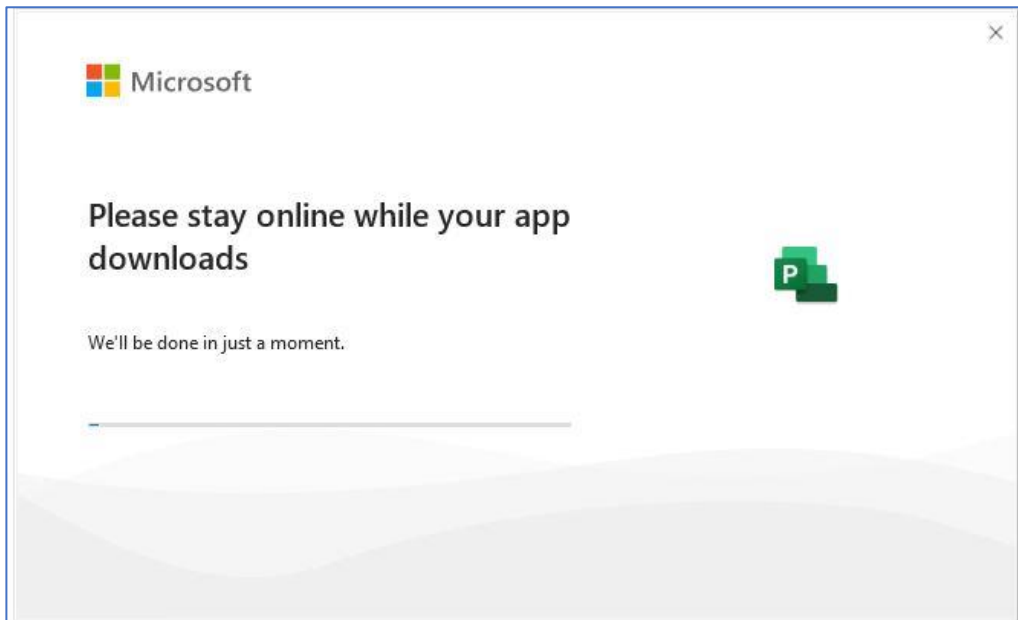

From the new window, double click on **Setup.exe** file and then click on **Run** to start installation

The installation process will take some time to complete.

After the completion, click on **Close**